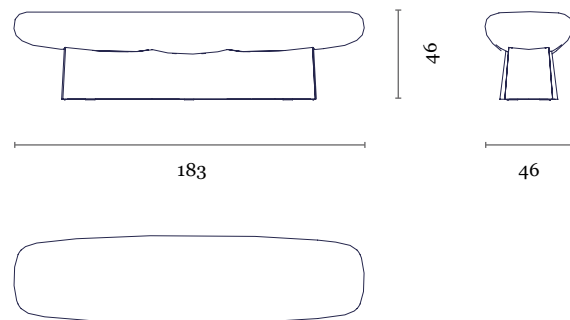

SWELL

Bench

Design / Studio Anansi
Made in France

dimensions : 183 x 46 x h 46 cm / COM : 1,3 ml
seat height : 46 cm

Materials	Finishes
brushed oak / without fabric	(-)
brushed oak / SUTTER fabric	choice of tints / SUTTER 05
brushed oak / SUTTER fabric	choice of tints / SUTTER 07, 08 or 09
brushed oak / YUMA fabric	choice of tints / YUMA 09
brushed cerused oak / without fabric	(-)
brushed cerused oak / SUTTER fabric	CH.1104-005.B or CH.1105-005.B / SUTTER 05
brushed cerused oak / SUTTER fabric	CH.1104-005.B or CH.1105-005.B / SUTTER 07, 08 or 09
brushed cerused oak / YUMA fabric	CH.1104-005.B or CH.1105-005.B / YUMA 09