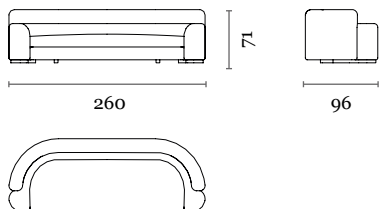

ROS

Sofa

Design / Christophe Delcourt
Made in France

sofa 260

dimensions : 260 x 96 x h 71 cm / COM : 10,5 ml
seat height : 38 cm / seat depth : 67 cm

Materials	Finishes
brushed oak / without fabric	(-)
brushed oak / SUTTER fabric	CH.044.005.B or CH.892.005.B or CH.107.005.B / SUTTER 05
brushed oak / SUTTER fabric	CH.044.005.B or CH.892.005.B or CH.107.005.B / SUTTER 07, 08 or 09
brushed oak / HASKELL fabric	CH.044.005.B or CH.892.005.B or CH.107.005.B / HASKELL range