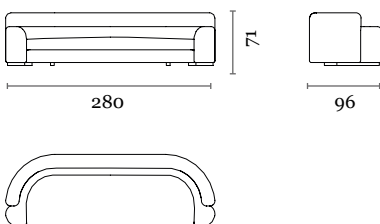

### sofa 210

dimensions : 210 x 96 x h 71 cm / COM : 8 ml  
seat height : 38 cm / seat depth : 67 cm

Materials	Finishes
brushed oak / without fabric	(-)
brushed oak / SUTTER fabric	CH.044.005.B or CH.892.005.B or CH.107.005.B / SUTTER 05
brushed oak / SUTTER fabric	CH.044.005.B or CH.892.005.B or CH.107.005.B / SUTTER 07, 08 or 09
brushed oak / HASKELL fabric	CH.044.005.B or CH.892.005.B or CH.107.005.B / HASKELL range

### sofa 250

dimensions : 250 x 96 x h 71 cm / COM : 10 ml  
seat height : 38 cm / seat depth : 67 cm

Materials	Finishes
brushed oak / without fabric	(-)
brushed oak / SUTTER fabric	CH.044.005.B or CH.892.005.B or CH.107.005.B / SUTTER 05
brushed oak / SUTTER fabric	CH.044.005.B or CH.892.005.B or CH.107.005.B / SUTTER 07, 08 or 09
brushed oak / HASKELL fabric	CH.044.005.B or CH.892.005.B or CH.107.005.B / HASKELL range

### sofa 260

dimensions : 260 x 96 x h 71 cm / COM : 10,5 ml  
seat height : 38 cm / seat depth : 67 cm

Materials	Finishes
brushed oak / without fabric	(-)
brushed oak / SUTTER fabric	CH.044.005.B or CH.892.005.B or CH.107.005.B / SUTTER 05
brushed oak / SUTTER fabric	CH.044.005.B or CH.892.005.B or CH.107.005.B / SUTTER 07, 08 or 09
brushed oak / HASKELL fabric	CH.044.005.B or CH.892.005.B or CH.107.005.B / HASKELL range

### sofa 280

dimensions : 280 x 96 x h 71 cm / COM : 11,5 ml  
seat height : 38 cm / seat depth : 67 cm

Materials	Finishes
brushed oak / without fabric	(-)
brushed oak / SUTTER fabric	CH.044.005.B or CH.892.005.B or CH.107.005.B / SUTTER 05
brushed oak / SUTTER fabric	CH.044.005.B or CH.892.005.B or CH.107.005.B / SUTTER 07, 08 or 09
brushed oak / HASKELL fabric	CH.044.005.B or CH.892.005.B or CH.107.005.B / HASKELL range