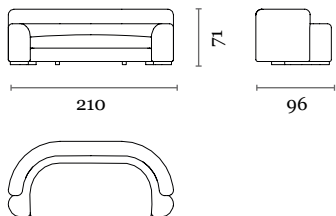

### sofa 210

dimensions : 210 x 96 x h 71 cm / COM : 8 ml  
seat height : 38 cm / seat depth : 67 cm

Materials	Finishes
brushed oak / without fabric	(-)
brushed oak / SUTTER fabric	CH.044.005.B or CH.892.005.B or CH.107.005.B / SUTTER 05
brushed oak / SUTTER fabric	CH.044.005.B or CH.892.005.B or CH.107.005.B / SUTTER 07, 08 or 09
brushed oak / HASKELL fabric	CH.044.005.B or CH.892.005.B or CH.107.005.B / HASKELL range

### sofa 250

dimensions : 250 x 96 x h 71 cm / COM : 10 ml  
seat height : 38 cm / seat depth : 67 cm

Materials	Finishes
brushed oak / without fabric	(-)
brushed oak / SUTTER fabric	CH.044.005.B or CH.892.005.B or CH.107.005.B / SUTTER 05
brushed oak / SUTTER fabric	CH.044.005.B or CH.892.005.B or CH.107.005.B / SUTTER 07, 08 or 09
brushed oak / HASKELL fabric	CH.044.005.B or CH.892.005.B or CH.107.005.B / HASKELL range

### sofa 260

dimensions : 260 x 96 x h 71 cm / COM : 10,5 ml  
seat height : 38 cm / seat depth : 67 cm

Materials	Finishes
brushed oak / without fabric	(-)
brushed oak / SUTTER fabric	CH.044.005.B or CH.892.005.B or CH.107.005.B / SUTTER 05
brushed oak / SUTTER fabric	CH.044.005.B or CH.892.005.B or CH.107.005.B / SUTTER 07, 08 or 09
brushed oak / HASKELL fabric	CH.044.005.B or CH.892.005.B or CH.107.005.B / HASKELL range

### sofa 280

dimensions : 280 x 96 x h 71 cm / COM : 11,5 ml  
seat height : 38 cm / seat depth : 67 cm

Materials	Finishes
brushed oak / without fabric	(-)
brushed oak / SUTTER fabric	CH.044.005.B or CH.892.005.B or CH.107.005.B / SUTTER 05
brushed oak / SUTTER fabric	CH.044.005.B or CH.892.005.B or CH.107.005.B / SUTTER 07, 08 or 09
brushed oak / HASKELL fabric	CH.044.005.B or CH.892.005.B or CH.107.005.B / HASKELL range