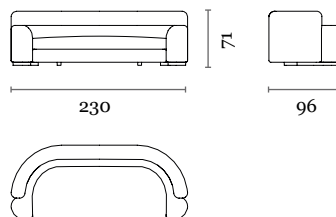

### sofa 210

dimensions : 210 x 96 x h 71 cm / COM : 8 ml  
seat height : 38 cm / seat depth : 67 cm

Materials	Finishes
brushed oak / without fabric	(-)
brushed oak / SUTTER fabric	CH.044.005.B or CH.892.005.B or CH.107.005.B / SUTTER 05
brushed oak / SUTTER fabric	CH.044.005.B or CH.892.005.B or CH.107.005.B / SUTTER 07, 08 or 09
brushed oak / HASKELL fabric	CH.044.005.B or CH.892.005.B or CH.107.005.B / HASKELL range

### sofa 230

dimensions : 230 x 96 x h 71 cm / COM : 9 ml  
seat height : 38 cm / seat depth : 67 cm

Materials	Finishes
brushed oak / without fabric	(-)
brushed oak / SUTTER fabric	CH.044.005.B or CH.892.005.B or CH.107.005.B / SUTTER 05
brushed oak / SUTTER fabric	CH.044.005.B or CH.892.005.B or CH.107.005.B / SUTTER 07, 08 or 09
brushed oak / HASKELL fabric	CH.044.005.B or CH.892.005.B or CH.107.005.B / HASKELL range

### sofa 250

dimensions : 250 x 96 x h 71 cm / COM : 10 ml  
seat height : 38 cm / seat depth : 67 cm

Materials	Finishes
brushed oak / without fabric	(-)
brushed oak / SUTTER fabric	CH.044.005.B or CH.892.005.B or CH.107.005.B / SUTTER 05
brushed oak / SUTTER fabric	CH.044.005.B or CH.892.005.B or CH.107.005.B / SUTTER 07, 08 or 09
brushed oak / HASKELL fabric	CH.044.005.B or CH.892.005.B or CH.107.005.B / HASKELL range

### sofa 280

dimensions : 280 x 96 x h 71 cm / COM : 11,5 ml  
seat height : 38 cm / seat depth : 67 cm

Materials	Finishes
brushed oak / without fabric	(-)
brushed oak / SUTTER fabric	CH.044.005.B or CH.892.005.B or CH.107.005.B / SUTTER 05
brushed oak / SUTTER fabric	CH.044.005.B or CH.892.005.B or CH.107.005.B / SUTTER 07, 08 or 09
brushed oak / HASKELL fabric	CH.044.005.B or CH.892.005.B or CH.107.005.B / HASKELL range