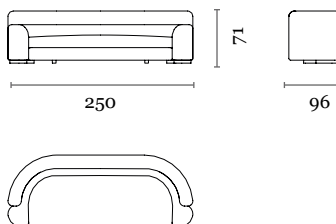

### sofa 210

dimensions : 210 x 96 x h 71 cm / COM : 8 ml  
seat height : 38 cm / seat depth : 67 cm

Materials	Finishes
brushed oak / without fabric	(-)
brushed oak / SUTTER fabric	CH.044.005.B or CH.892.005.B or CH.107.005.B / SUTTER 05
brushed oak / SUTTER fabric	CH.044.005.B or CH.892.005.B or CH.107.005.B / SUTTER 07, 08 or 09
brushed oak / HASKELL fabric	CH.044.005.B or CH.892.005.B or CH.107.005.B / HASKELL range

### sofa 230

dimensions : 230 x 96 x h 71 cm / COM : 9 ml  
seat height : 38 cm / seat depth : 67 cm

Materials	Finishes
brushed oak / without fabric	(-)
brushed oak / SUTTER fabric	CH.044.005.B or CH.892.005.B or CH.107.005.B / SUTTER 05
brushed oak / SUTTER fabric	CH.044.005.B or CH.892.005.B or CH.107.005.B / SUTTER 07, 08 or 09
brushed oak / HASKELL fabric	CH.044.005.B or CH.892.005.B or CH.107.005.B / HASKELL range

### sofa 250

dimensions : 250 x 96 x h 71 cm / COM : 10 ml  
seat height : 38 cm / seat depth : 67 cm

Materials	Finishes
brushed oak / without fabric	(-)
brushed oak / SUTTER fabric	CH.044.005.B or CH.892.005.B or CH.107.005.B / SUTTER 05
brushed oak / SUTTER fabric	CH.044.005.B or CH.892.005.B or CH.107.005.B / SUTTER 07, 08 or 09
brushed oak / HASKELL fabric	CH.044.005.B or CH.892.005.B or CH.107.005.B / HASKELL range

### sofa 280

dimensions : 280 x 96 x h 71 cm / COM : 11,5 ml  
seat height : 38 cm / seat depth : 67 cm

Materials	Finishes
brushed oak / without fabric	(-)
brushed oak / SUTTER fabric	CH.044.005.B or CH.892.005.B or CH.107.005.B / SUTTER 05
brushed oak / SUTTER fabric	CH.044.005.B or CH.892.005.B or CH.107.005.B / SUTTER 07, 08 or 09
brushed oak / HASKELL fabric	CH.044.005.B or CH.892.005.B or CH.107.005.B / HASKELL range