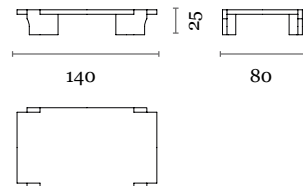

dimensions : 250 x 120 x h 73 cm

Materials	Finishes
oak	choice of tints
brushed oak	choice of tints
brushed cerused oak	CH.1104-005.B or CH.1105-005.B

table 280

dimensions : 280 x 120 x h 73 cm

Materials	Finishes
oak	choice of tints
brushed oak	choice of tints
brushed cerused oak	CH.1104-005.B or CH.1105-005.B

table 300

dimensions : 300 x 120 x h 73 cm

Materials	Finishes
oak	choice of tints
brushed oak	choice of tints
brushed cerused oak	CH.1104-005.B or CH.1105-005.B

GIL

Collection

Design / Christophe Delcourt
Made in France

low table 110
dimensions : 110 x 110 x h 25 cm

Materials	Finishes
oak	choice of tints
brushed oak	choice of tints
brushed cerused oak	CH.1104-005.B or CH.1105-005.B
lacquer	choice of RAL tints

low table 140
dimensions : 140 x 80 x h 25 cm

GIL

Collection

Design / Christophe Delcourt
Made in France

side table 54
dimensions : Ø 54 x h 50 cm

Materials	Finishes
oak	choice of tints
brushed oak	choice of tints
brushed cerused oak	CH.1104-005.B or CH.1105-005.B
lacquer	choice of RAL tints