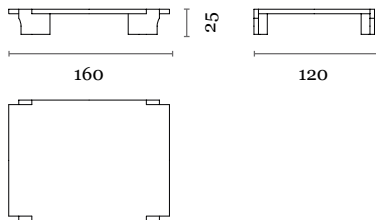

low table 160
dimensions : 160 x 120 x h 25 cm

Materials	Finishes
oak	choice of tints
brushed oak	choice of tints
lacquer	choice of RAL tints
brushed cerused oak	CH.1104-005.B or CH.1105-005.B