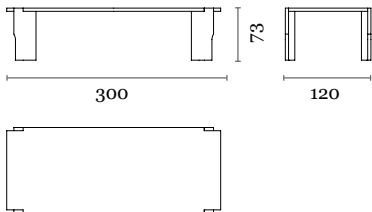

dimensions : 250 x 120 x h 73 cm

Materials	Finishes
oak	choice of tints
brushed oak	choice of tints
brushed cerused oak	CH.1104-005.B or CH.1105-005.B

table 280

dimensions : 280 x 120 x h 73 cm

Materials	Finishes
oak	choice of tints
brushed oak	choice of tints
brushed cerused oak	CH.1104-005.B or CH.1105-005.B

table 300

dimensions : 300 x 120 x h 73 cm

Materials	Finishes
oak	choice of tints
brushed oak	choice of tints
brushed cerused oak	CH.1104-005.B or CH.1105-005.B

GIL

Collection

Design / Christophe Delcourt
Made in France

low table 110
dimensions : 110 x 110 x h 25 cm

Materials	Finishes
oak	choice of tints
brushed oak	choice of tints
brushed cerused oak	CH.1104-005.B or CH.1105-005.B
lacquer	choice of RAL tints

low table 140
dimensions : 140 x 80 x h 25 cm

GIL

Collection

Design / Christophe Delcourt
Made in France

side table 54
dimensions : Ø 54 x h 50 cm

Materials	Finishes
oak	choice of tints
brushed oak	choice of tints
brushed cerused oak	CH.1104-005.B or CH.1105-005.B
lacquer	choice of RAL tints