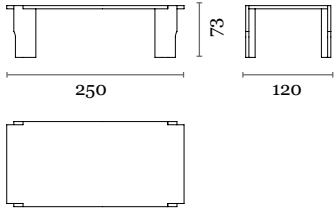

dimensions : 250 x 120 x h 73 cm

Materials	Finishes
oak	choice of tints
brushed oak	choice of tints
brushed cerused oak	CH.1104-005.B or CH.1105-005.B

table 280

dimensions : 280 x 120 x h 73 cm

Materials	Finishes
oak	choice of tints
brushed oak	choice of tints
brushed cerused oak	CH.1104-005.B or CH.1105-005.B

table 300

dimensions : 300 x 120 x h 73 cm

Materials	Finishes
oak	choice of tints
brushed oak	choice of tints
brushed cerused oak	CH.1104-005.B or CH.1105-005.B

GIL

Collection

Design / Christophe Delcourt
Made in France

low table 110
dimensions : 110 x 110 x h 25 cm

Materials	Finishes
oak	choice of tints
brushed oak	choice of tints
brushed cerused oak	CH.1104-005.B or CH.1105-005.B
lacquer	choice of RAL tints

low table 140
dimensions : 140 x 80 x h 25 cm

GIL

Collection

Design / Christophe Delcourt
Made in France

side table 54
dimensions : Ø 54 x h 50 cm

Materials	Finishes
oak	choice of tints
brushed oak	choice of tints
brushed cerused oak	CH.1104-005.B or CH.1105-005.B
lacquer	choice of RAL tints