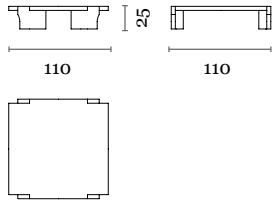

dimensions : 250 x 120 x h 73 cm

Materials	Finishes
oak	choice of tints
brushed oak	choice of tints
brushed cerused oak	CH.1104-005.B or CH.1105-005.B

table 280

dimensions : 280 x 120 x h 73 cm

Materials	Finishes
oak	choice of tints
brushed oak	choice of tints
brushed cerused oak	CH.1104-005.B or CH.1105-005.B

table 300

dimensions : 300 x 120 x h 73 cm

Materials	Finishes
oak	choice of tints
brushed oak	choice of tints
brushed cerused oak	CH.1104-005.B or CH.1105-005.B

GIL

Collection

Design / Christophe Delcourt
Made in France

low table 110
dimensions : 110 x 110 x h 25 cm

Materials	Finishes
oak	choice of tints
brushed oak	choice of tints
brushed cerused oak	CH.1104-005.B or CH.1105-005.B
lacquer	choice of RAL tints

low table 140
dimensions : 140 x 80 x h 25 cm

GIL

Collection

Design / Christophe Delcourt
Made in France

side table 54
dimensions : Ø 54 x h 50 cm

Materials	Finishes
oak	choice of tints
brushed oak	choice of tints
brushed cerused oak	CH.1104-005.B or CH.1105-005.B
lacquer	choice of RAL tints