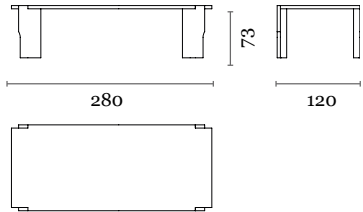

dimensions : 250 x 120 x h 73 cm

Materials	Finishes
oak	choice of tints
brushed oak	choice of tints
brushed cerused oak	CH.1104-005.B or CH.1105-005.B

table 280

dimensions : 280 x 120 x h 73 cm

Materials	Finishes
oak	choice of tints
brushed oak	choice of tints
brushed cerused oak	CH.1104-005.B or CH.1105-005.B

table 300

dimensions : 300 x 120 x h 73 cm

Materials	Finishes
oak	choice of tints
brushed oak	choice of tints
brushed cerused oak	CH.1104-005.B or CH.1105-005.B

GIL

Collection

Design / Christophe Delcourt
Made in France

low table 110
dimensions : 110 x 110 x h 25 cm

Materials	Finishes
oak	choice of tints
brushed oak	choice of tints
brushed cerused oak	CH.1104-005.B or CH.1105-005.B
lacquer	choice of RAL tints

low table 140
dimensions : 140 x 80 x h 25 cm

GIL

Collection

Design / Christophe Delcourt
Made in France

side table 54
dimensions : Ø 54 x h 50 cm

Materials	Finishes
oak	choice of tints
brushed oak	choice of tints
brushed cerused oak	CH.1104-005.B or CH.1105-005.B
lacquer	choice of RAL tints