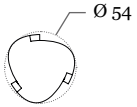

low table 110
dimensions : 110 x 110 x h 25 cm

Materials	Finishes
oak	choice of tints
brushed oak	choice of tints
brushed cerused oak	CH.1104-005.B or CH.1105-005.B
lacquer	choice of RAL tints

low table 140
dimensions : 140 x 80 x h 25 cm

Materials	Finishes
oak	choice of tints
brushed oak	choice of tints
lacquer	choice of RAL tints
brushed cerused oak	CH.1104-005.B or CH.1105-005.B

low table 160
dimensions : 160 x 120 x h 25 cm

Materials	Finishes
oak	choice of tints
brushed oak	choice of tints
lacquer	choice of RAL tints
brushed cerused oak	CH.1104-005.B or CH.1105-005.B

GIL

Collection

Design / Christophe Delcourt
Made in France

side table 54
dimensions : Ø 54 x h 50 cm

Materials	Finishes
oak	choice of tints
brushed oak	choice of tints
brushed cerused oak	CH.1104-005.B or CH.1105-005.B
lacquer	choice of RAL tints

side table 81
dimensions : Ø 81 x h 50 cm

Materials	Finishes
oak	choice of tints
brushed oak	choice of tints
brushed cerused oak	CH.1104-005.B or CH.1105-005.B
lacquer	choice of RAL tints