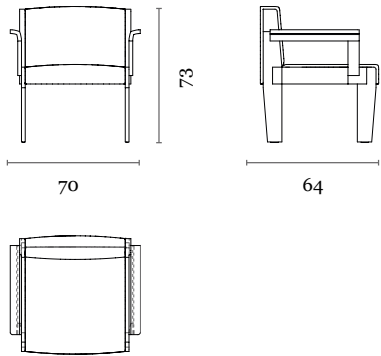

GIL

Collection

Design / Christophe Delcourt
Made in France

low chair

dimensions : 60 x 64 x h 73 cm / COM : 2 ml
seat height : 42 cm

Materials	Finishes
brushed oak / without fabric	(-)
brushed oak / SHELBY fabric	choice of tints / SHELBY range
brushed oak / HASKELL fabric	choice of tints / HASKELL range
brushed oak / KIANA fabric	choice of tints / KIANA range
brushed cerused oak / without fabric	(-)
brushed cerused oak / SHELBY fabric	CH.1104-005.B or CH.1105-005.B / SHELBY range
brushed cerused oak / HASKELL fabric	CH.1104-005.B or CH.1105-005.B / HASKELL range
brushed cerused oak / KIANA fabric	CH.1104-005.B or CH.1105-005.B / KIANA range
lacquer / without fabric	(-)
lacquer / SHELBY fabric	choice of RAL tints / SHELBY range
lacquer / HASKELL fabric	choice of RAL tints / HASKELL range
lacquer / KIANA fabric	choice of RAL tints / KIANA range

GIL

Collection

Design / Christophe Delcourt
Made in France

low chair with armrests

dimensions : 70 x 64 x h 73 cm / COM : 2 ml
seat height : 42 cm

Materials	Finishes
brushed oak / without fabric	(-)
brushed oak / SHELBY fabric	choice of tints / SHELBY range
brushed oak / HASKELL fabric	choice of tints / HASKELL range
brushed oak / KIANA fabric	choice of tints / KIANA range
brushed cerused oak / without fabric	(-)
brushed cerused oak / SHELBY fabric	CH.1104-005.B or CH.1105-005.B / SHELBY range
brushed cerused oak / HASKELL fabric	CH.1104-005.B or CH.1105-005.B / HASKELL range
brushed cerused oak / KIANA fabric	CH.1104-005.B or CH.1105-005.B / KIANA range
lacquer / without fabric	(-)
lacquer / SHELBY fabric	choice of RAL tints / SHELBY range
lacquer / HASKELL fabric	choice of RAL tints / HASKELL range
lacquer / KIANA fabric	choice of RAL tints / KIANA range