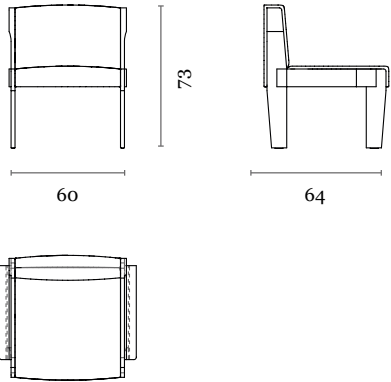

GIL

Collection

Design / Christophe Delcourt
Made in France

low chair

dimensions : 60 x 64 x h 73 cm / COM : 2 ml
seat height : 42 cm

Materials	Finishes
brushed oak / without fabric	(-)
brushed oak / SHELBY fabric	choice of tints / SHELBY range
brushed oak / HASKELL fabric	choice of tints / HASKELL range
brushed oak / KIANA fabric	choice of tints / KIANA range
brushed cerused oak / without fabric	(-)
brushed cerused oak / SHELBY fabric	CH.1104-005.B or CH.1105-005.B / SHELBY range
brushed cerused oak / HASKELL fabric	CH.1104-005.B or CH.1105-005.B / HASKELL range
brushed cerused oak / KIANA fabric	CH.1104-005.B or CH.1105-005.B / KIANA range
lacquer / without fabric	(-)
lacquer / SHELBY fabric	choice of RAL tints / SHELBY range
lacquer / HASKELL fabric	choice of RAL tints / HASKELL range
lacquer / KIANA fabric	choice of RAL tints / KIANA range

GIL

Collection

Design / Christophe Delcourt
Made in France

low chair with armrests

dimensions : 70 x 64 x h 73 cm / COM : 2 ml
seat height : 42 cm

Materials	Finishes
brushed oak / without fabric	(-)
brushed oak / SHELBY fabric	choice of tints / SHELBY range
brushed oak / HASKELL fabric	choice of tints / HASKELL range
brushed oak / KIANA fabric	choice of tints / KIANA range
brushed cerused oak / without fabric	(-)
brushed cerused oak / SHELBY fabric	CH.1104-005.B or CH.1105-005.B / SHELBY range
brushed cerused oak / HASKELL fabric	CH.1104-005.B or CH.1105-005.B / HASKELL range
brushed cerused oak / KIANA fabric	CH.1104-005.B or CH.1105-005.B / KIANA range
lacquer / without fabric	(-)
lacquer / SHELBY fabric	choice of RAL tints / SHELBY range
lacquer / HASKELL fabric	choice of RAL tints / HASKELL range
lacquer / KIANA fabric	choice of RAL tints / KIANA range