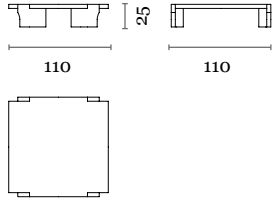

GIL

Collection

Design / Christophe Delcourt
Made in France

low table 110
dimensions : 110 x 110 x h 25 cm

Materials	Finishes
oak	choice of tints
brushed oak	choice of tints
brushed cerused oak	CH.1104-005.B or CH.1105-005.B
lacquer	choice of RAL tints

low table 140
dimensions : 140 x 80 x h 25 cm

Materials	Finishes
oak	choice of tints
brushed oak	choice of tints
lacquer	choice of RAL tints
brushed cerused oak	CH.1104-005.B or CH.1105-005.B

low table 160
dimensions : 160 x 120 x h 25 cm