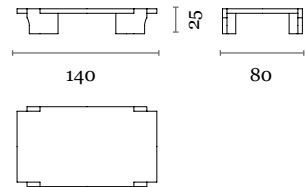

GIL

Collection

Design / Christophe Delcourt
Made in France

low table 110
dimensions : 110 x 110 x h 25 cm

Materials	Finishes
oak	choice of tints
brushed oak	choice of tints
brushed cerused oak	CH.1104-005.B or CH.1105-005.B
lacquer	choice of RAL tints

low table 140
dimensions : 140 x 80 x h 25 cm

Materials	Finishes
oak	choice of tints
brushed oak	choice of tints
lacquer	choice of RAL tints
brushed cerused oak	CH.1104-005.B or CH.1105-005.B

low table 160
dimensions : 160 x 120 x h 25 cm