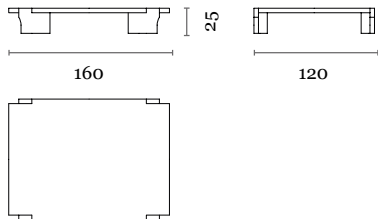

GIL

Collection

Design / Christophe Delcourt
Made in France

low table 110
dimensions : 110 x 110 x h 25 cm

Materials	Finishes
oak	choice of tints
brushed oak	choice of tints
brushed cerused oak	CH.1104-005.B or CH.1105-005.B
lacquer	choice of RAL tints

low table 140
dimensions : 140 x 80 x h 25 cm

Materials	Finishes
oak	choice of tints
brushed oak	choice of tints
lacquer	choice of RAL tints
brushed cerused oak	CH.1104-005.B or CH.1105-005.B

low table 160
dimensions : 160 x 120 x h 25 cm