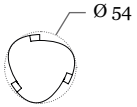

## Collection

Design / Christophe Delcourt  
Made in France

**side table 54**  
dimensions : Ø 54 x h 50 cm

Materials	Finishes
oak	choice of tints
brushed oak	choice of tints
brushed cerused oak	CH.1104-005.B or CH.1105-005.B
lacquer	choice of RAL tints

**side table 81**  
dimensions : Ø 81 x h 50 cm

Materials	Finishes
oak	choice of tints
brushed oak	choice of tints
brushed cerused oak	CH.1104-005.B or CH.1105-005.B
lacquer	choice of RAL tints