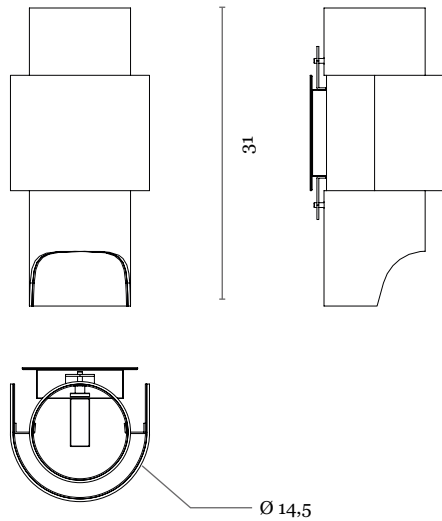

## Wall Lamp

Design / Christophe Delcourt  
Made in France

dimensions : Ø 14,5 x h 31 cm